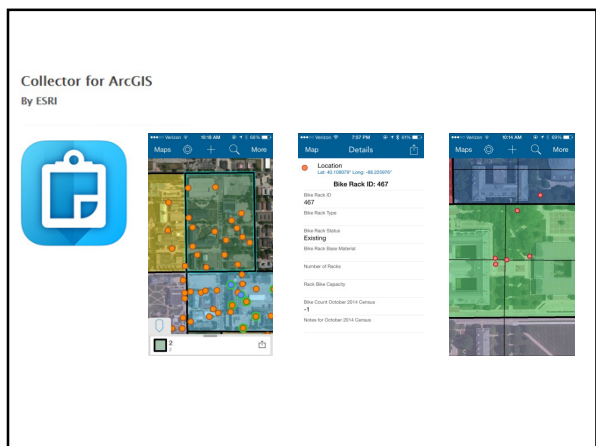

Bikes seem to surge on campus

Bikes locked to everything!

We must count the bikes!

How do we go from this...

To this...

**Census Design and
Methods**

Past and Present

	Bike On Racks	Bikes Off Rack	Total Bikes
Wed. Apr. 23, 2014	4,093	No Data	4,093
Fri. Oct. 17, 2014	4,957	699	5,657
Wed. Apr. 29, 2015*	2,874	318	3,192
Wed. Oct. 7, 2015*	5,001	552	5,553

*These dates still need verified

Viewing the Web Maps

- Hotspots: <http://univofillinois.maps.arcgis.com/apps/webappviewer/index.html?id=9215e11b2b76448bb29f38577fad1053>
- Bikes counted over time: <http://univofillinois.maps.arcgis.com/home/webmap/viewer.html?webmap=9d454a8811954af8815fb43063c60f07>