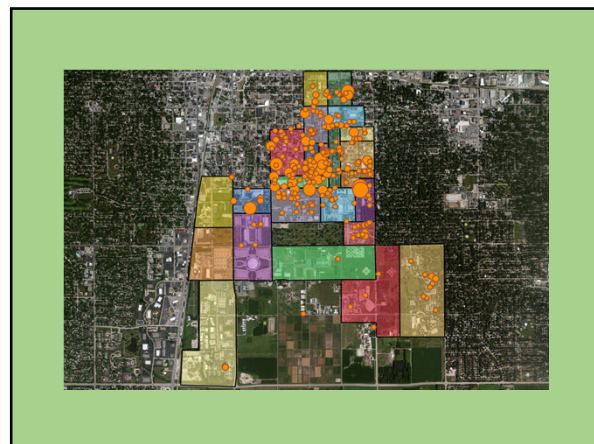

EVERY BIKE COUNTS
UNIVERSITY OF ILLINOIS BICYCLE CENSUS
James Whitacre
GIS Specialist
University of Illinois, Main Library, Scholarly Commons

**University of Illinois
Bike Census**

A Brief History

Fall 2013

Bikes seem to surge on campus

Bikes locked to everything!

We must count the bikes!

How do we go from this...

To this...

**Census Design and
Methods**

Past and Present

	Bike On Racks	Bikes Off Rack	Total Bikes
Wed. Apr. 23, 2014	4,093	No Data	4,093
Fri. Oct. 17, 2014	4,957	699	5,657
Wed. Apr. 29, 2015*	2,874	318	3,192
Wed. Oct. 7, 2015*	5,001	552	5,553

*These dates still need verified

Viewing the Web Maps

- Hotspots: <http://univofillinois.maps.arcgis.com/apps/webappviewer/index.html?id=9215e11b2b76448bb29f38577fad1053>
- Bikes counted over time: <http://univofillinois.maps.arcgis.com/home/webmap/viewer.html?webmap=9d454a8811954af8815fb43063c60f07>