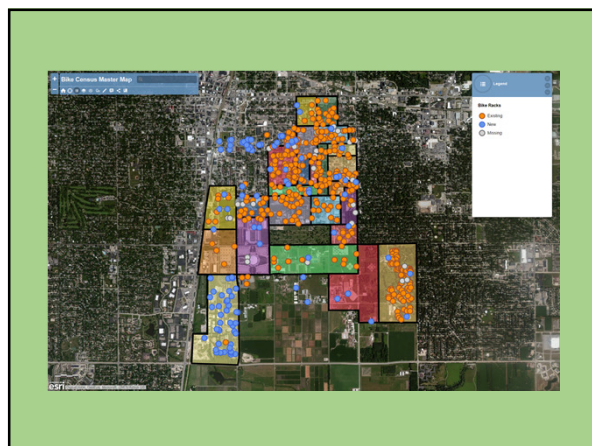

EVERY BIKE COUNTS
UNIVERSITY OF ILLINOIS BICYCLE CENSUS
James Whitacre
GIS Specialist
University of Illinois, Main Library, Scholarly Commons

**University of Illinois
Bike Census**

A Brief History

Fall 2013

Bikes seem to surge on campus

Bikes locked to everything!

We must count the bikes!

How do we go from this...

To this...

**Census Design and
Methods**

Past and Present

	Bike On Racks	Bikes Off Rack	Total Bikes
Wed. Apr. 23, 2014	4,093	No Data	4,093
Fri. Oct. 17, 2014	4,957	699	5,657
Wed. Apr. 29, 2015*	2,874	318	3,192
Wed. Oct. 7, 2015*	5,001	552	5,553

*These dates still need verified

Viewing the Web Maps

- Hotspots: <http://univofillinois.maps.arcgis.com/apps/webappviewer/index.html?id=9215e11b2b76448bb29f38577fad1053>
- Bikes counted over time: <http://univofillinois.maps.arcgis.com/home/webmap/viewer.html?webmap=9d454a8811954af8815fb43063c60f07>

What's Next...

- Continue to Ground Truth Bike Racks
- GIS data ongoing collection, management, and analysis
- Building managers hourly counts
- Campustown, Community, Collaboration

EVERY **BIKE** COUNTS