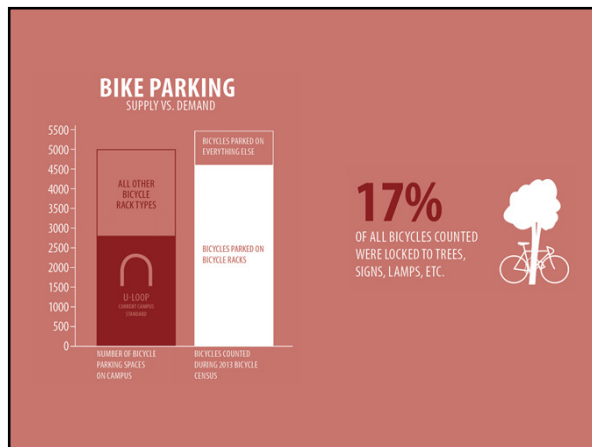

EVERY BIKE COUNTS
UNIVERSITY OF ILLINOIS BICYCLE CENSUS
James Whitacre
GIS Specialist
University of Illinois, Main Library, Scholarly Commons

**University of Illinois
Bike Census**

A Brief History

Fall 2013

Bikes seem to surge on campus

Bikes locked to everything!

We must count the bikes!

How do we go from this...

To this...

**Census Design and
Methods**

Past and Present

	Bike On Racks	Bikes Off Rack	Total Bikes
Wed. Apr. 23, 2014	4,093	No Data	4,093
Fri. Oct. 17, 2014	4,957	699	5,657
Wed. Apr. 29, 2015*	2,874	318	3,192
Wed. Oct. 7, 2015*	5,001	552	5,553