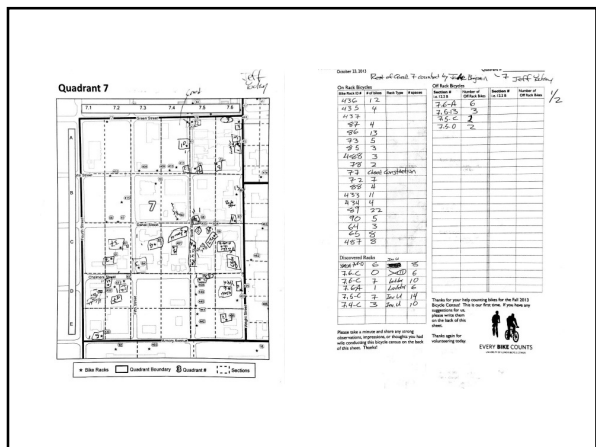

Bikes seem to surge on campus

Bikes locked to everything!

We must count the bikes!

How do we go from this...

To this...

**Census Design and
Methods**

Past and Present

	Bike On Racks	Bikes Off Rack	Total Bikes
Wed. Apr. 23, 2014	4,093	No Data	4,093
Fri. Oct. 17, 2014	4,957	699	5,657
Wed. Apr. 29, 2015*	2,874	318	3,192
Wed. Oct. 7, 2015*	5,001	552	5,553