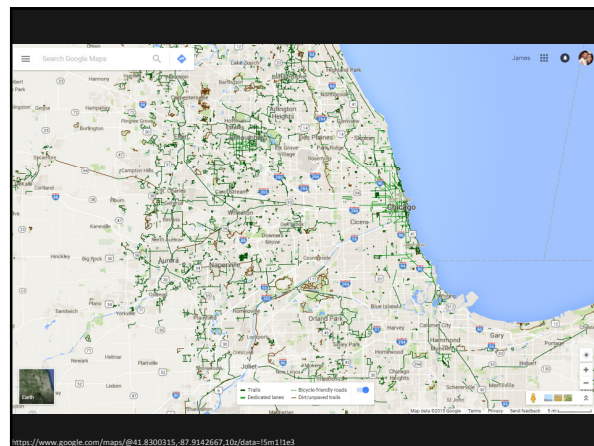

Web Map Advantages

- Integrated into the web and apps
  One device? Many devices? Desktop? Mobile? It doesn't usually matter...web maps are integrated across all devices
- Maps easily and quickly respond to the user
  Many views, change views, north-up, face your direction
  Add a route, waypoint, find a place, find yourself!

Web Map Advantages

- Ask your map questions
  Where am I? Where is the coffee shop/bike rack/grandma's house? What is the closest fueling station and how much is gas/ice cream
- Navigate!
  Need turn by turn directions...your route is found for you!
- Where have I been?
  Use GPS to record and save activity and movement, including speed, direction, elevation, etc.

Bicycle data and Web Maps

- Bike friendly or specific routes, trails, roads
- [Google added bike directions in 2010](#)
- Bike Parking