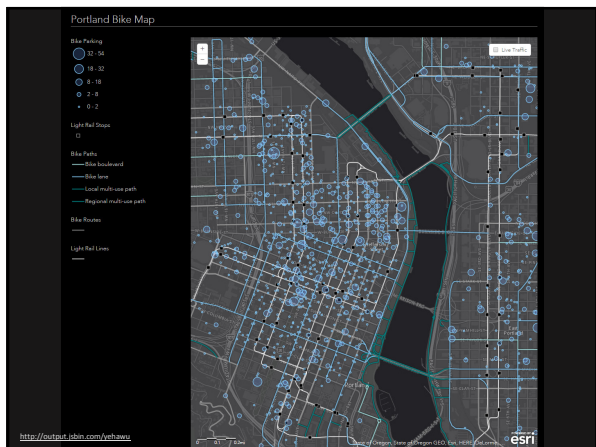

Web Map Advantages

- Integrated into the web and apps
  One device? Many devices? Desktop? Mobile? It doesn't usually matter...web maps are integrated across all devices
- Maps easily and quickly respond to the user
  Many views, change views, north-up, face your direction
  Add a route, waypoint, find a place, find yourself!

Web Map Advantages

- Ask your map questions
  Where am I? Where is the coffee shop/bike rack/grandma's house? What is the closest fueling station and how much is gas/ice cream
- Navigate!
  Need turn by turn directions...your route is found for you!
- Where have I been?
  Use GPS to record and save activity and movement, including speed, direction, elevation, etc.

Bicycle data and Web Maps

- Bike friendly or specific routes, trails, roads
- [Google added bike directions in 2010](#)
- Bike Parking