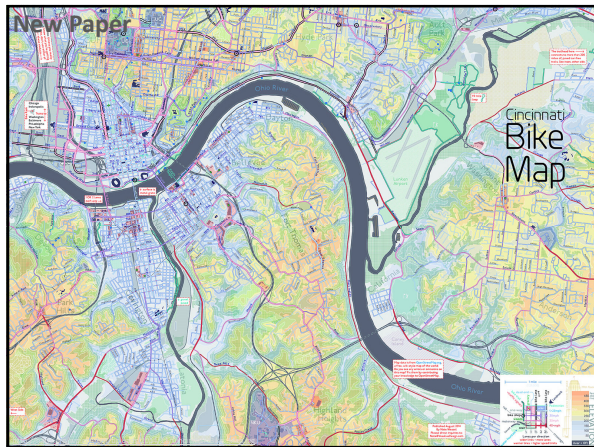

Where Did they Come From...

- Maps have been a normal part of human life for centuries...maybe forever!
- Maps have always been drawn or visualized on the latest technology available...cave walls, stone tablets, papyrus, paper, shower curtains
- Maps on the web were a natural progression

Xerox PARC Map Viewer: world 0.00N 0.00E (1.0X)

Select a point on the map to zoom in (by 2), or select an option below. Please read [About the Map Viewer](#), [FAQ](#) and [Details](#). To find a U.S. location by name, see the [Geographic Name Server](#).

Options:

- Zoom In: (2), (5), (10), (25); Zoom Out: (1/2), (1/5), (1/10), (1/25)
- Features: [Default](#), [All](#), [borders](#), [rivers](#)
- Display: [color](#); Projection: [elliptical](#), [rectangular](#), [sinusoidal](#); [Narrow](#), [Square](#)
- Change Database to [SQA](#) only (more detail)
- [Hide Map Image](#), [Retrieve Map Image Only](#), [No Zoom on Select](#).
- [Place mark at (0.00N 0.00E)](#), [Reset All Options](#)