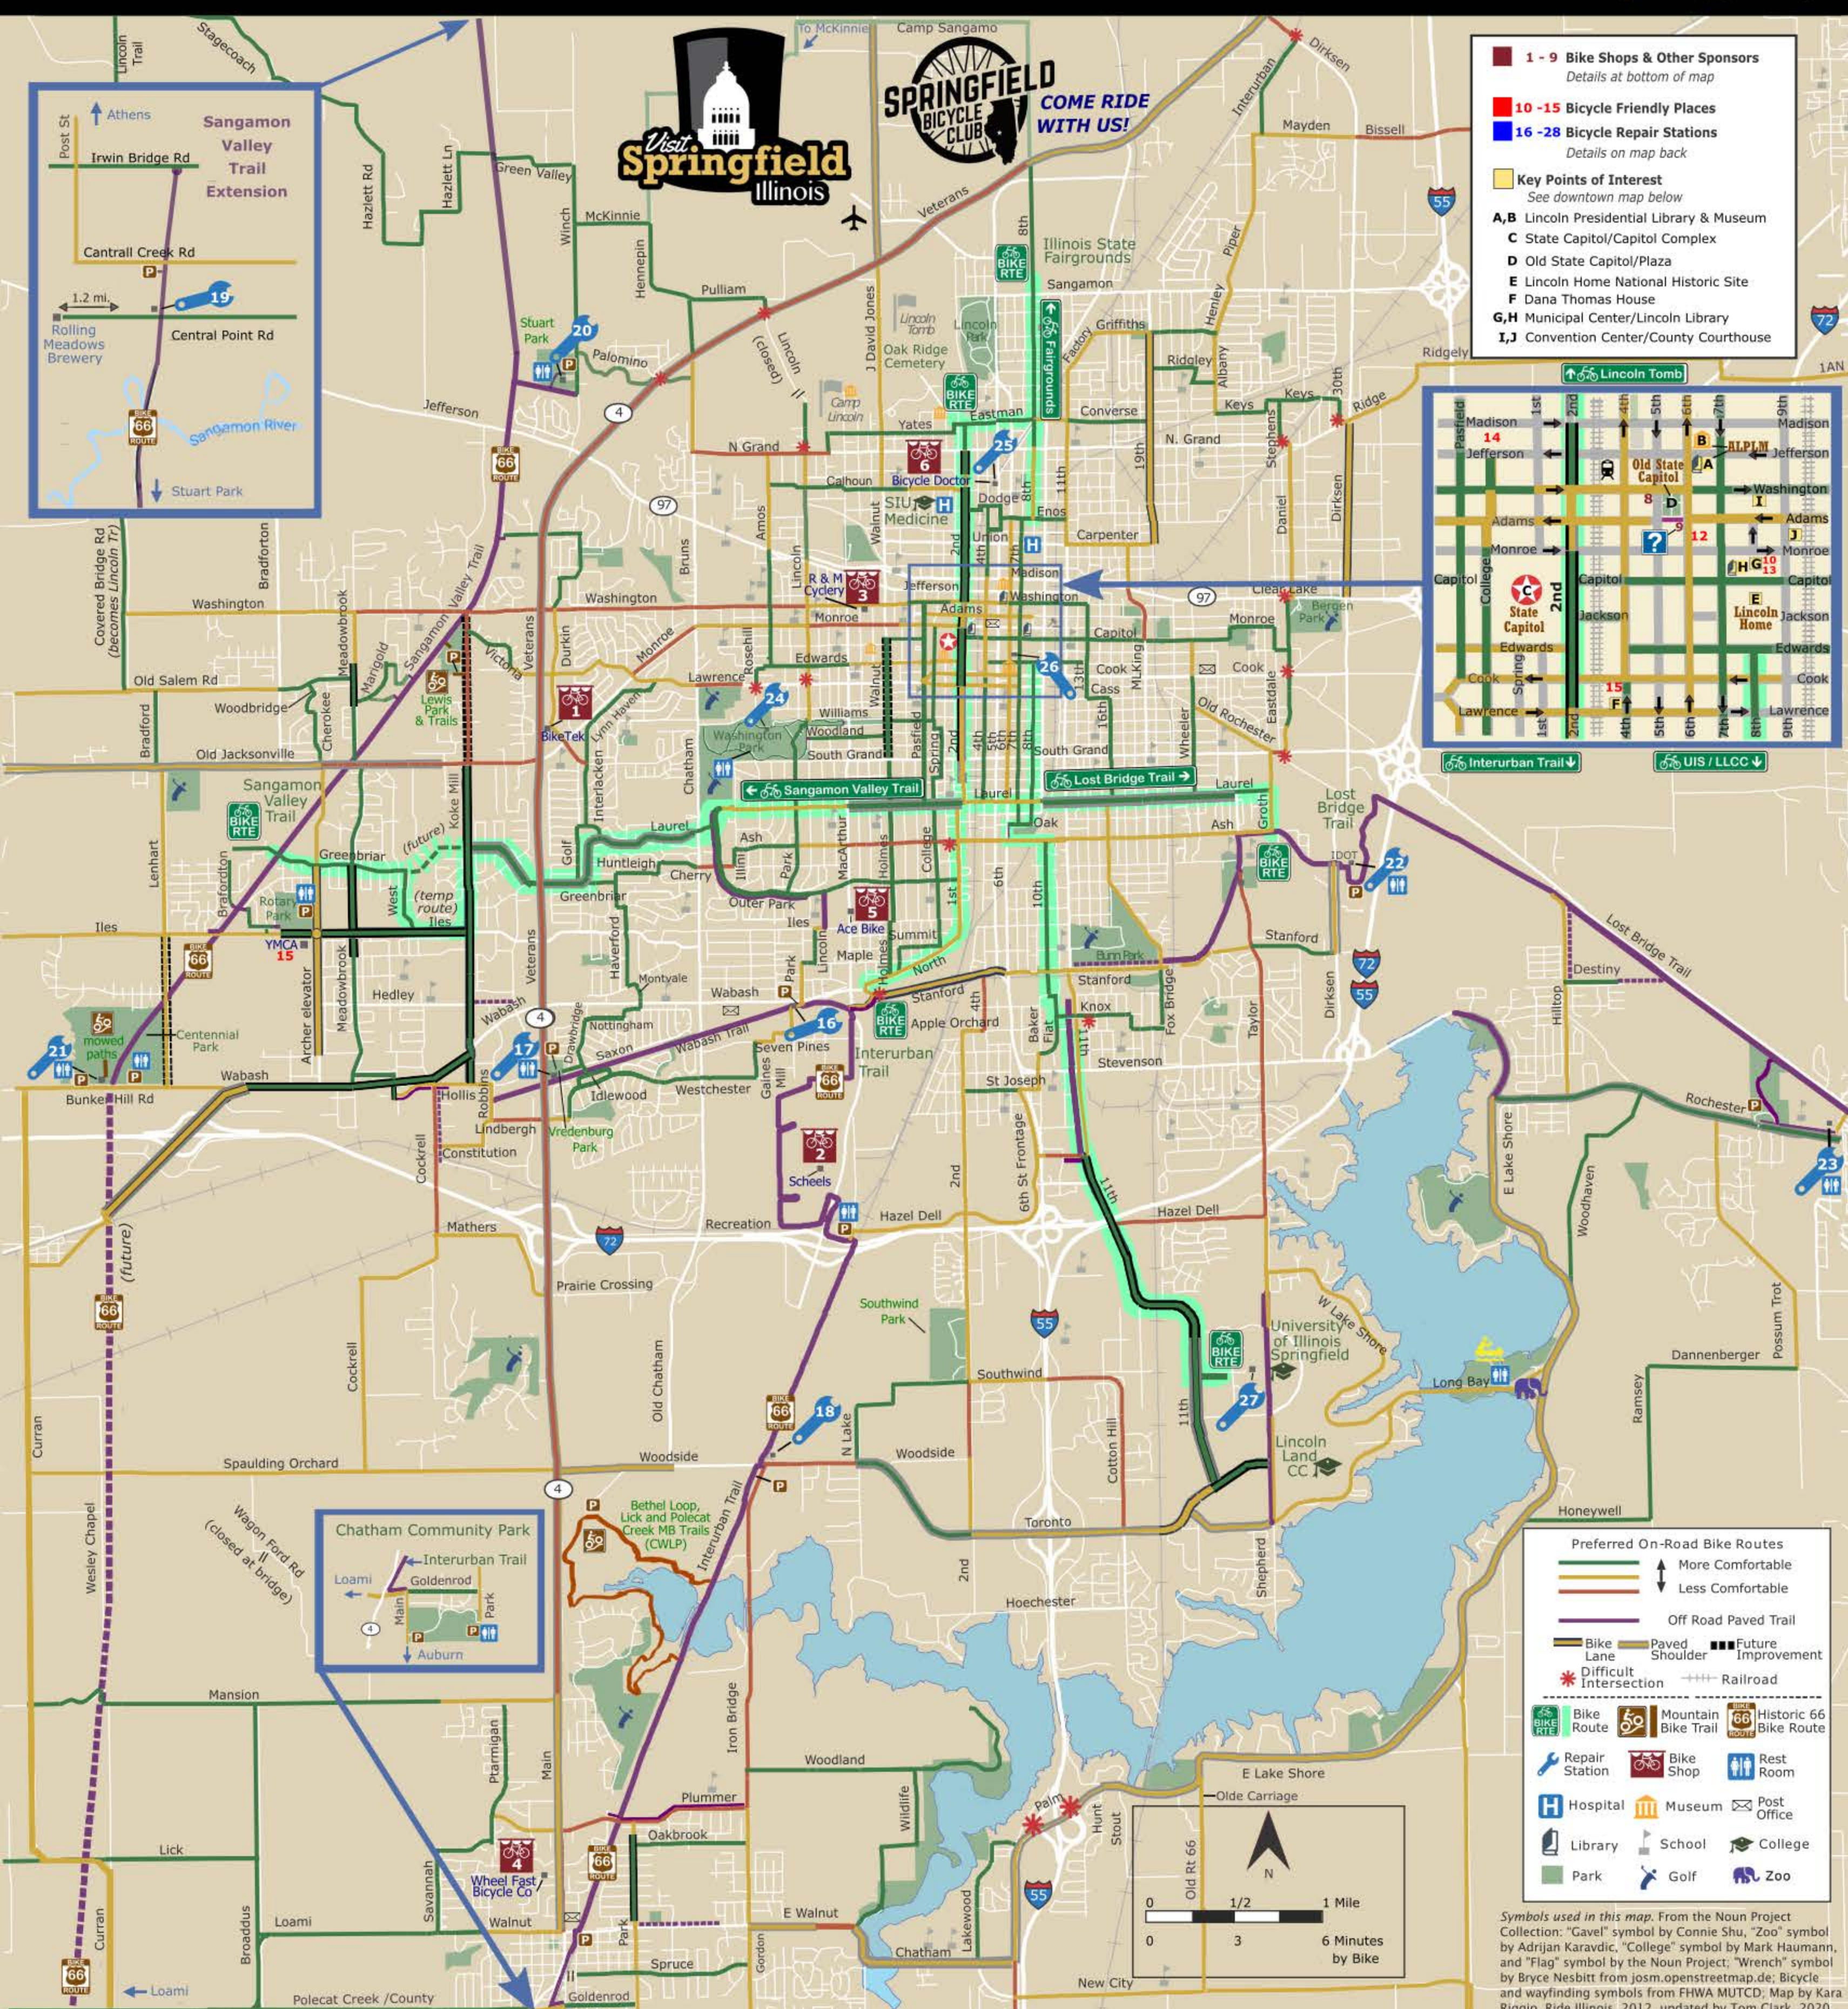

Springfield Area Bicycle Map

- 1 - 9 Bike Shops & Other Sponsors
Details at bottom of map
- 10 - 15 Bicycle Friendly Places
Details on map back
- 16 - 28 Bicycle Repair Stations
Details on map back
- Key Points of Interest
See downtown map below
- A, B** Lincoln Presidential Library & Museum
- C** State Capitol/Capitol Complex
- D** Old State Capitol/Plaza
- E** Lincoln Home National Historic Site
- F** Dana Thomas House
- G, H** Municipal Center/Lincoln Library
- I, J** Convention Center/County Courthouse

- Preferred On-Road Bike Routes
- More Comfortable
- Less Comfortable
- Off Road Paved Trail
- Bike Lane
- Paved Shoulder
- Future Improvement
- * Difficult Intersection
- Railroad
- B Bike Route
- B Mountain Bike Trail
- B Historic 66 Bike Route
- W Repair Station
- B Bike Shop
- R Rest Room
- H Hospital
- M Museum
- P Post Office
- L Library
- S School
- C College
- P Park
- G Golf
- Z Zoo

Symbols used in this map. From the Noun Project Collection: "Gavel" symbol by Connie Shu, "Zoo" symbol by Adrian Karavdic, "College" symbol by Mark Haumann, and "Flag" symbol by the Noun Project; "Wrench" symbol by Bryce Nesbitt from josm.openstreetmap.de; Bicycle and wayfinding symbols from FHWA MUTCD; Map by Kara Riggio, Ride Illinois, 2012, updated by Tom Clark, 2020.

Wheel Fast
17 Cottonwood Dr.
Chatham, IL 62629
217-483-7807
wheelfast.com

ACE BIKE SHOP
2500 S. MacArthur Blvd.
Springfield, IL 62704
217-717-9236
acebicycleshop.com

BICYCLE DOCTOR
1037 N. 5th St.
Springfield, IL 62702
217-670-0761
spfldbicycledoc.com