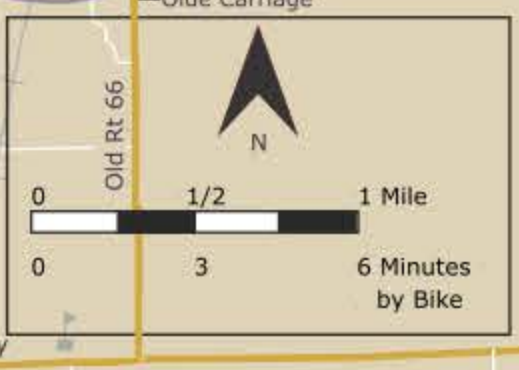

Springfield Area Bicycle Map

- 1 - 9 Bike Shops & Other Sponsors
Details at bottom of map
- 10 - 15 Bicycle Friendly Places
Details on map back
- 16 - 28 Bicycle Repair Stations
Details on map back
- Key Points of Interest
See downtown map below
- A, B** Lincoln Presidential Library & Museum
- C** State Capitol/Capitol Complex
- D** Old State Capitol/Plaza
- E** Lincoln Home National Historic Site
- F** Dana Thomas House
- G, H** Municipal Center/Lincoln Library
- I, J** Convention Center/County Courthouse

- Preferred On-Road Bike Routes
- More Comfortable
- Less Comfortable
- Off Road Paved Trail
- Bike Lane
- Paved Shoulder
- Future Improvement
- * Difficult Intersection
- Railroad
- B Bike Route
- B Mountain Bike Trail
- B Historic 66 Bike Route
- W Repair Station
- B Bike Shop
- R Rest Room
- H Hospital
- M Museum
- P Post Office
- L Library
- S School
- C College
- P Park
- G Golf
- Z Zoo